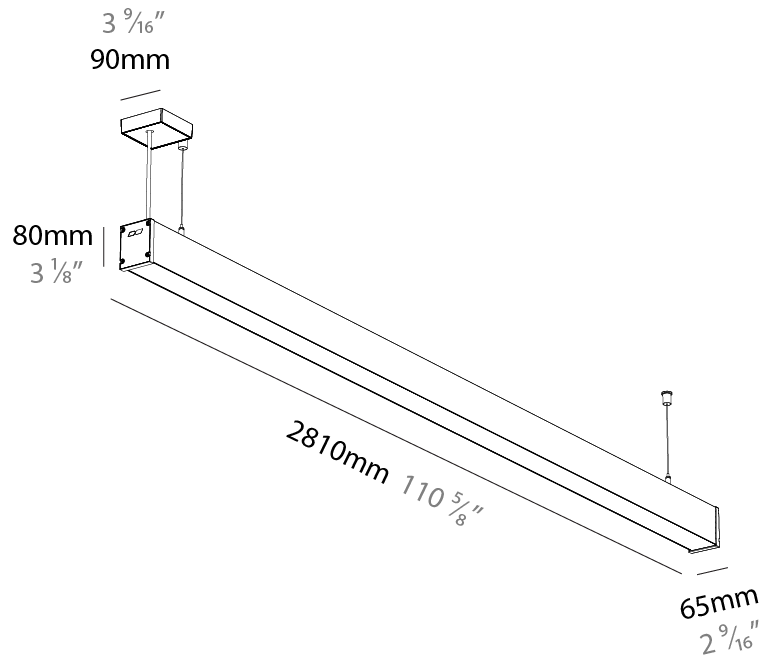

GENERAL

Series: Slider Straight IP54
Partner: Prolicht
Division: Architectural
Installation: Suspension
Product Type: Linear Profiles
Mounting Location: Ceiling
Light Distribution: Direct

PHYSICAL

Shape: Rectangle
Length (mm): 2810
Length (in): 110 ⁵/₈
Width (mm): 65
Width (in): 2 ⁹/₁₆
Height (mm): 80
Height (in): 3 ¹/₈
Weight (kg): 4.100

Diffuser: Diffuser - Opal, Micro-prism, Clear Micro-prism, Glare Control, Wallwasher Right, Wallwasher Left, Wallwash Double Asymmetric

Fixture Finish: SSR / BKV / CWI / CRY / HAB / UFT / ITA / RUA / FTG / MYG / LOD / PUS / FRO / FUP / KIA / POP / BLS / SPG / MEY / GOH / CHC / COM / ABZ / JAG / OBR / MOS / ROR

Fixture Material: Aluminum Die Cast
Cable Details: 2,000mm/78 3/4" or 6,000mm/236 1/4" Transparent Cable

ELECTRICAL

Lamp Type: LED (Zhaga Standard)
Input Wattage (W): 60
Total Output Wattage (W): 54.5
Dimming: Non-Dimmable
Driver Included: No
Driver Location: Remote
Driver Class: Class 2
Input Voltage (V): 120
Upon Request: DALI Dimming, MATTER Dimming

LED

Color Temperature (°K): 2700 / 3000 / 3500 / 4000
Max. Delivered Lumen (lm): 6195 - 8613
Nominal Lumen (lm): 9560 - 9980
CRI: >90 CRI
Lamp Life (hrs): 50000

OPTICAL

RATINGS AND CERTIFICATIONS

Certified By: Certified for North American Standards
IP rating: IP54